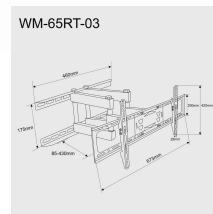

## TV wall mount (rotation-tilt), 32"-65"/40 kg

- Position your screen perfectly

WM-65RT-03

### Features

- Heavy duty steel double arm rotating/tilting TV wall mount
- Supports most 32" 65" LCD/LED TV's
- VESA compatible, max. 600 mm x 400 mm
- Wall distance 72 420 mm
- Allows up to 120 degrees rotation and 12 degrees tilting
- Includes all necessary installation materials

### Specifications

Material: steel  
Max. load: 40 kg (32"-65")  
Wall distance: 72 ... 420 mm  
Tilt +12°  
Rotation 120°

### Packaging

Q'ty in crtn, pcs	4
Crtn volume, CUM	0.05467
Crtn weight, kgs	22.16
Individual package size LxWxH:	690x210x80 mm
Carton size LxWxH:	710x350x220 mm
Country of origin	CN
Barcode	8716309106917
Customs code	8302500000